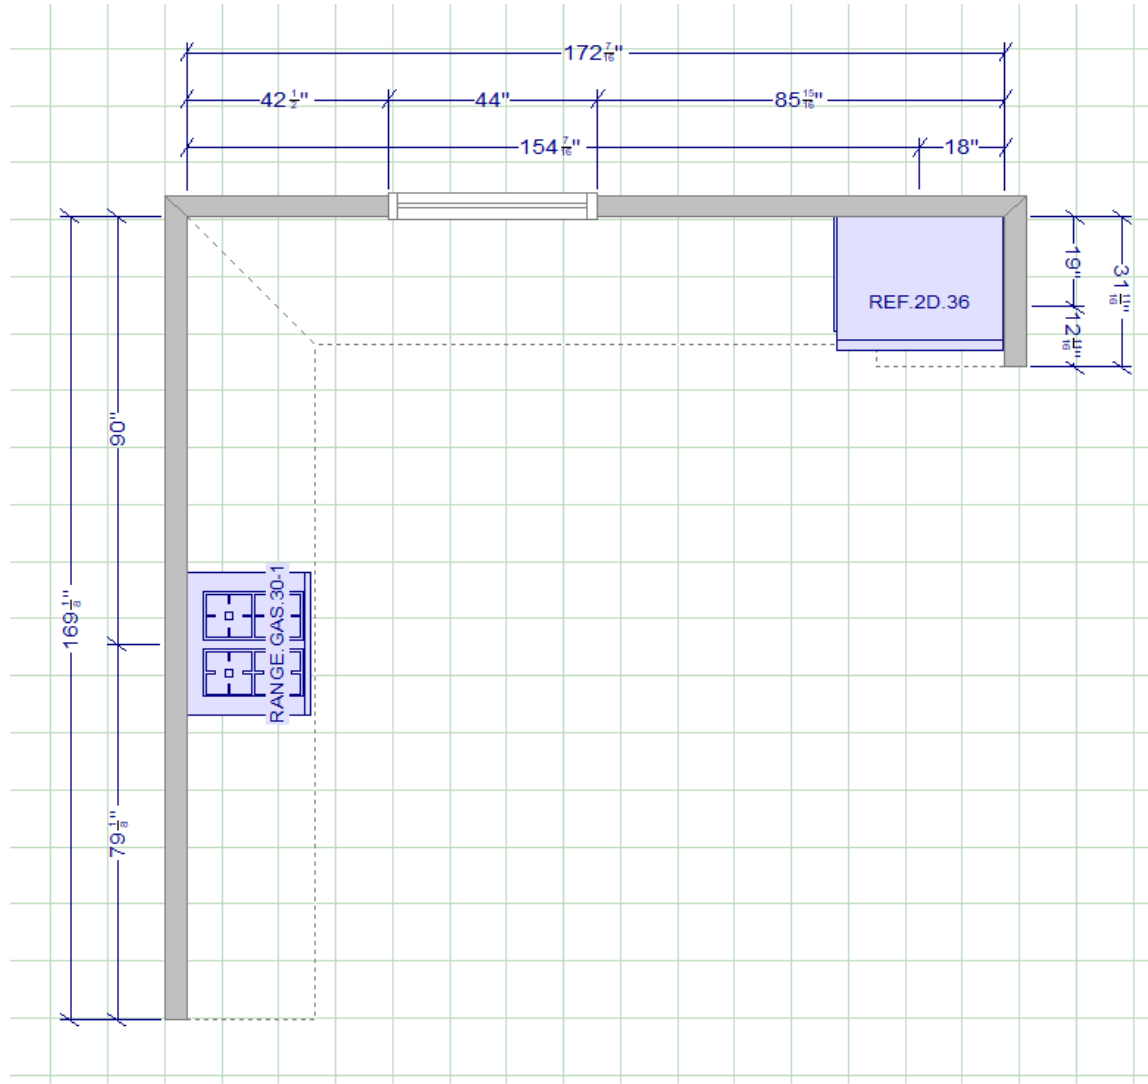

EZ Measure Guide

Window Size W _____ H _____

Fridge Size W _____ H _____ D _____

Range Size _____ Dishwasher Size _____

Ceiling Height _____

*****Take Some Wide Angle Photos*****

Notes:

145 Heritage Ave
Portsmouth, NH 03801