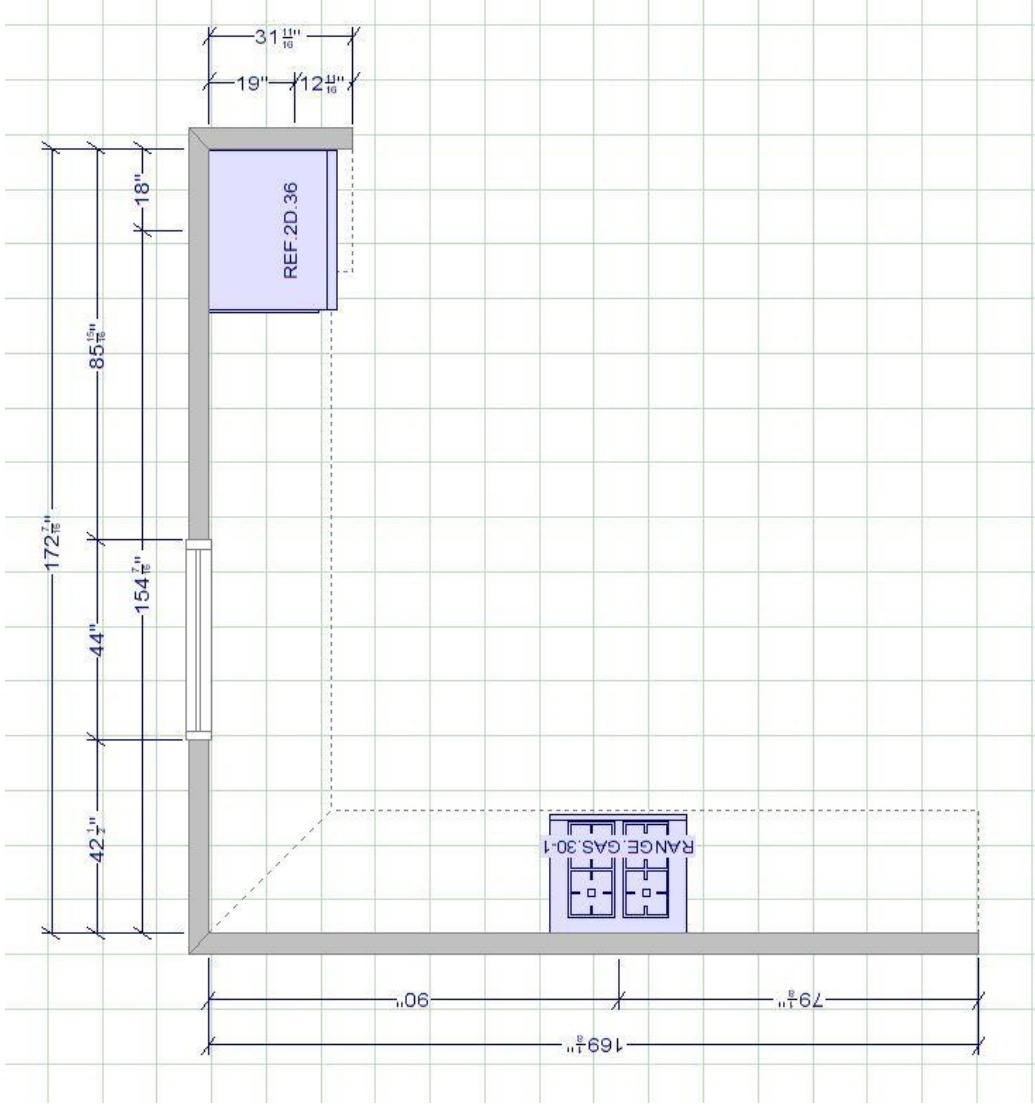

Easy Measure Guide

Use the back of this page to make a drawing like the sample below.

Window Size Including trim:

W _____ H _____

Fridge Size W _____ H _____ D _____

Distance from window trim to corner _____

Range Size _____ Dishwasher Size _____

Ceiling Height _____

*****Take Some Wide Angle Photos*****

Notes:

145 Heritage Ave
Portsmouth, NH 03801

Book a Free Design and Quote at UniversalFactoryDirect.com